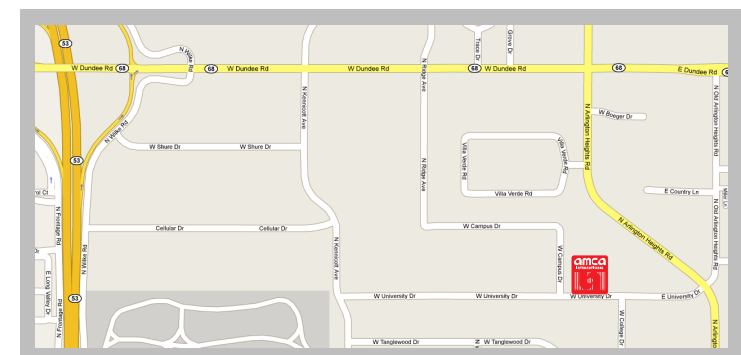

E **Lou Malnati's Pizzeria**
Chicago-Style Pizza
85 S. Buffalo Grove Rd.
847-562-1918

Directions From O'Hare International Airport

From I-90 E (airport exit), exit at I-294 N
Exit almost immediately at I-90 W (pay toll)
Drive on I-90 W for 7 miles
Exit at IL-53 N
Drive on IL-53 N for 6.5 miles
Exit at Dundee Rd. E (IL 68)
Drive on Dundee Rd. for 0.5 miles
Turn right on Kennicott Rd. (2nd traffic light)
Drive on Kennicott for 0.25 miles
Turn left on University Dr. (1st stop sign)
Arrive at 30. W University Dr. (on left side of road)