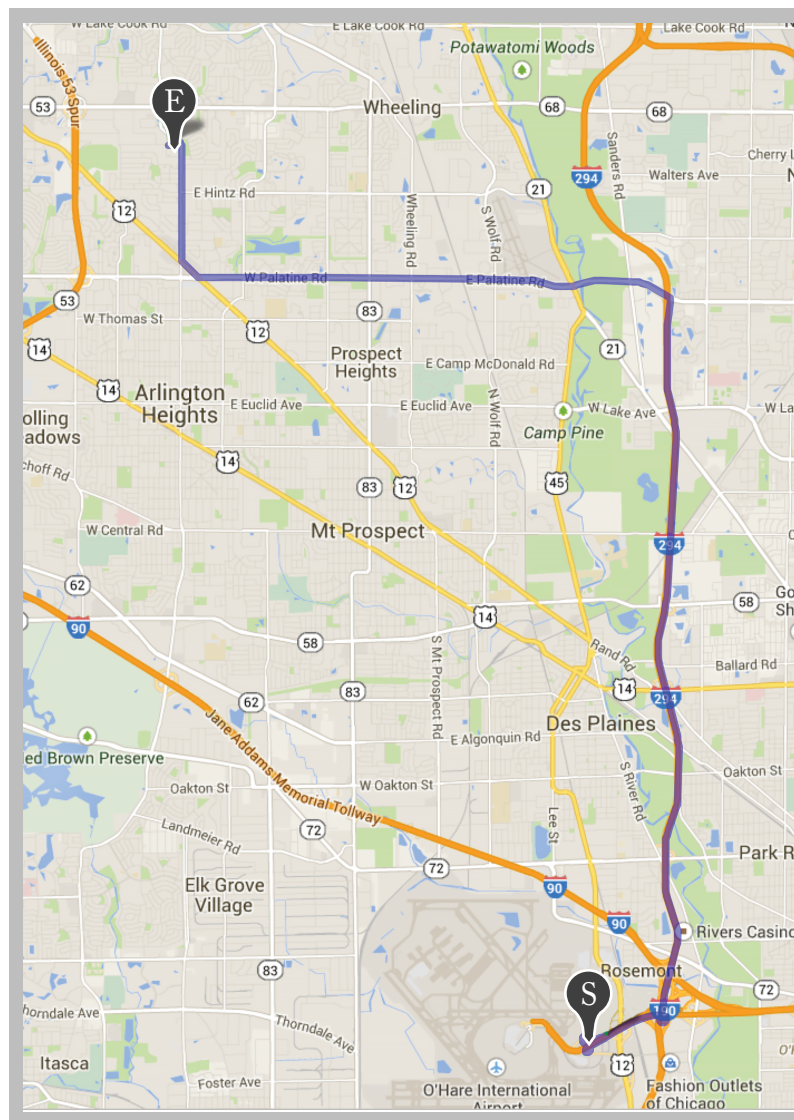

Dollar 800-421-6868

National 800-328-4567

Limousine

Around the Clock 847-398-1257

American Executive 847-545-4736

Train

Metra 847-392-6911

Restaurants

A **Portillo's**
American
806 W. Dundee Rd.
847-870-0870

B **Starbucks**
Coffee
1205 W. Dundee Rd.
847-398-5216

C **Walker Bro.'s Pancake House**
Breakfast
825 W. Dundee Rd.
847-392-6600

D **Jamesons Char House**
Steakhouse
1331 Dundee Rd
847-392-7100

E **Lou Malnati's Pizzeria**
Chicago-Style Pizza
85 S. Buffalo Grove Rd.
847-562-1918

Directions From O'Hare International Airport

From I-90 E (airport exit), exit at I-294 N
Exit almost immediately at I-90 W (pay toll)
Drive on I-90 W for 7 miles
Exit at IL-53 N
Drive on IL-53 N for 6.5 miles
Exit at Dundee Rd. E (IL 68)
Drive on Dundee Rd. for 0.5 miles
Turn right on Kennicott Rd. (2nd traffic light)
Drive on Kennicott for 0.25 miles
Turn left on University Dr. (1st stop sign)
Arrive at 30. W University Dr. (on left side of road)