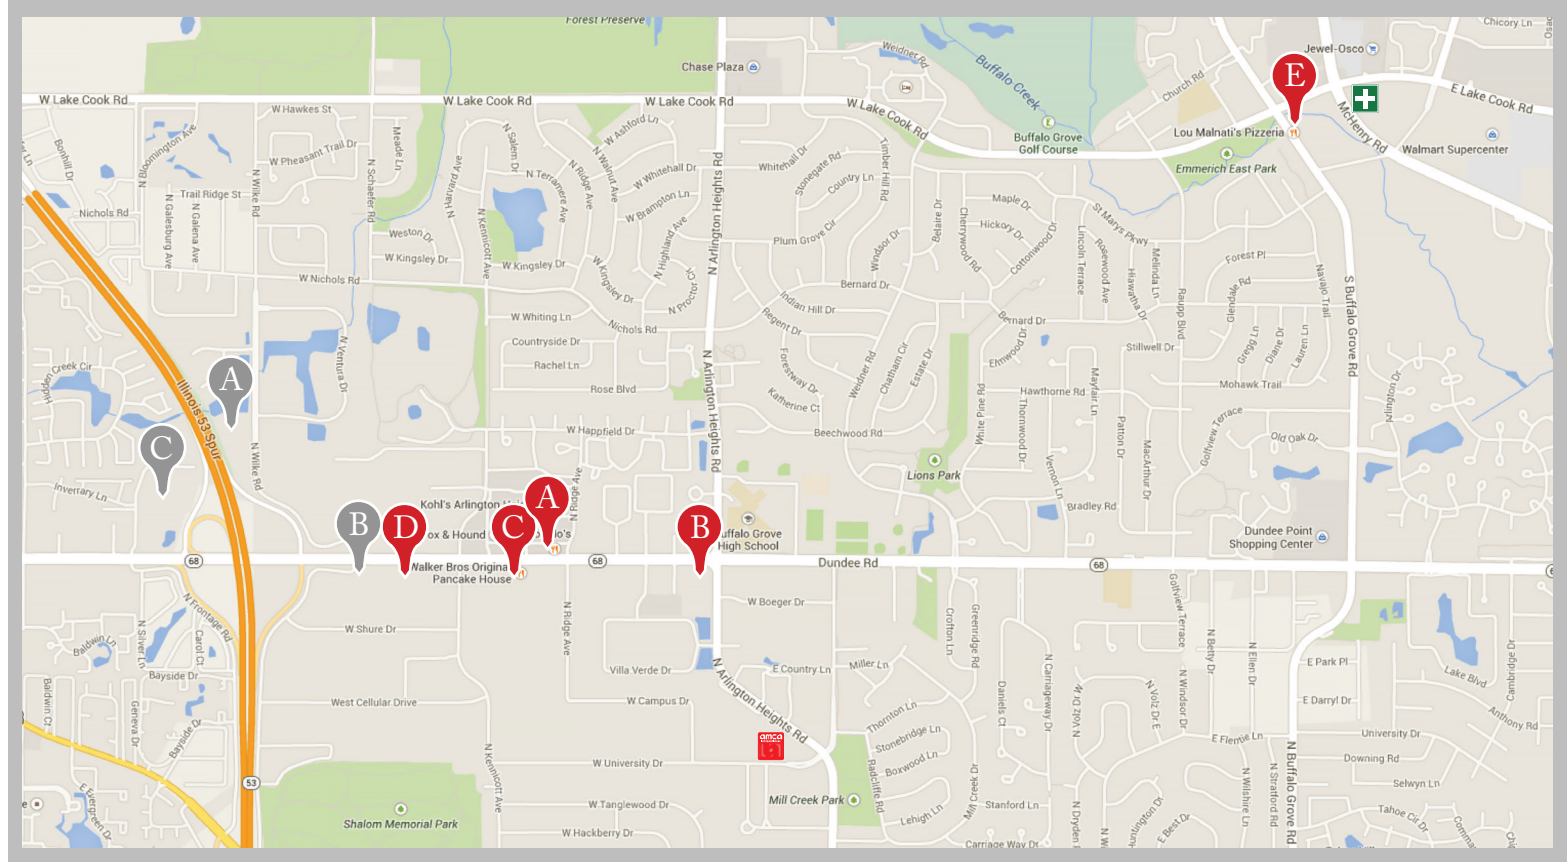

Dollar 800-421-6868

National 800-328-4567

Limousine

Around the Clock 847-398-1257

American Executive 847-545-4736

Train

Metra 847-392-6911

Restaurants

A **Portillo's**
American
806 W. Dundee Rd.
847-870-0870

B **Starbucks**
Coffee
1205 W. Dundee Rd.
847-398-5216

C **Walker Bro.'s Pancake House**
Breakfast
825 W. Dundee Rd.
847-392-6600

D **Jamesons Char House**
Steakhouse
1331 Dundee Rd
847-392-7100

E **Lou Malnati's Pizzeria**
Chicago-Style Pizza
85 S. Buffalo Grove Rd.
847-562-1918

Directions From O'Hare International Airport

From I-90 E (airport exit), exit at I-294 N
Exit almost immediately at I-90 W (pay toll)
Drive on I-90 W for 7 miles
Exit at IL-53 N
Drive on IL-53 N for 6.5 miles
Exit at Dundee Rd. E (IL 68)
Drive on Dundee Rd. for 0.5 miles
Turn right on Kennicott Rd. (2nd traffic light)
Drive on Kennicott for 0.25 miles
Turn left on University Dr. (1st stop sign)
Arrive at 30. W University Dr. (on left side of road)